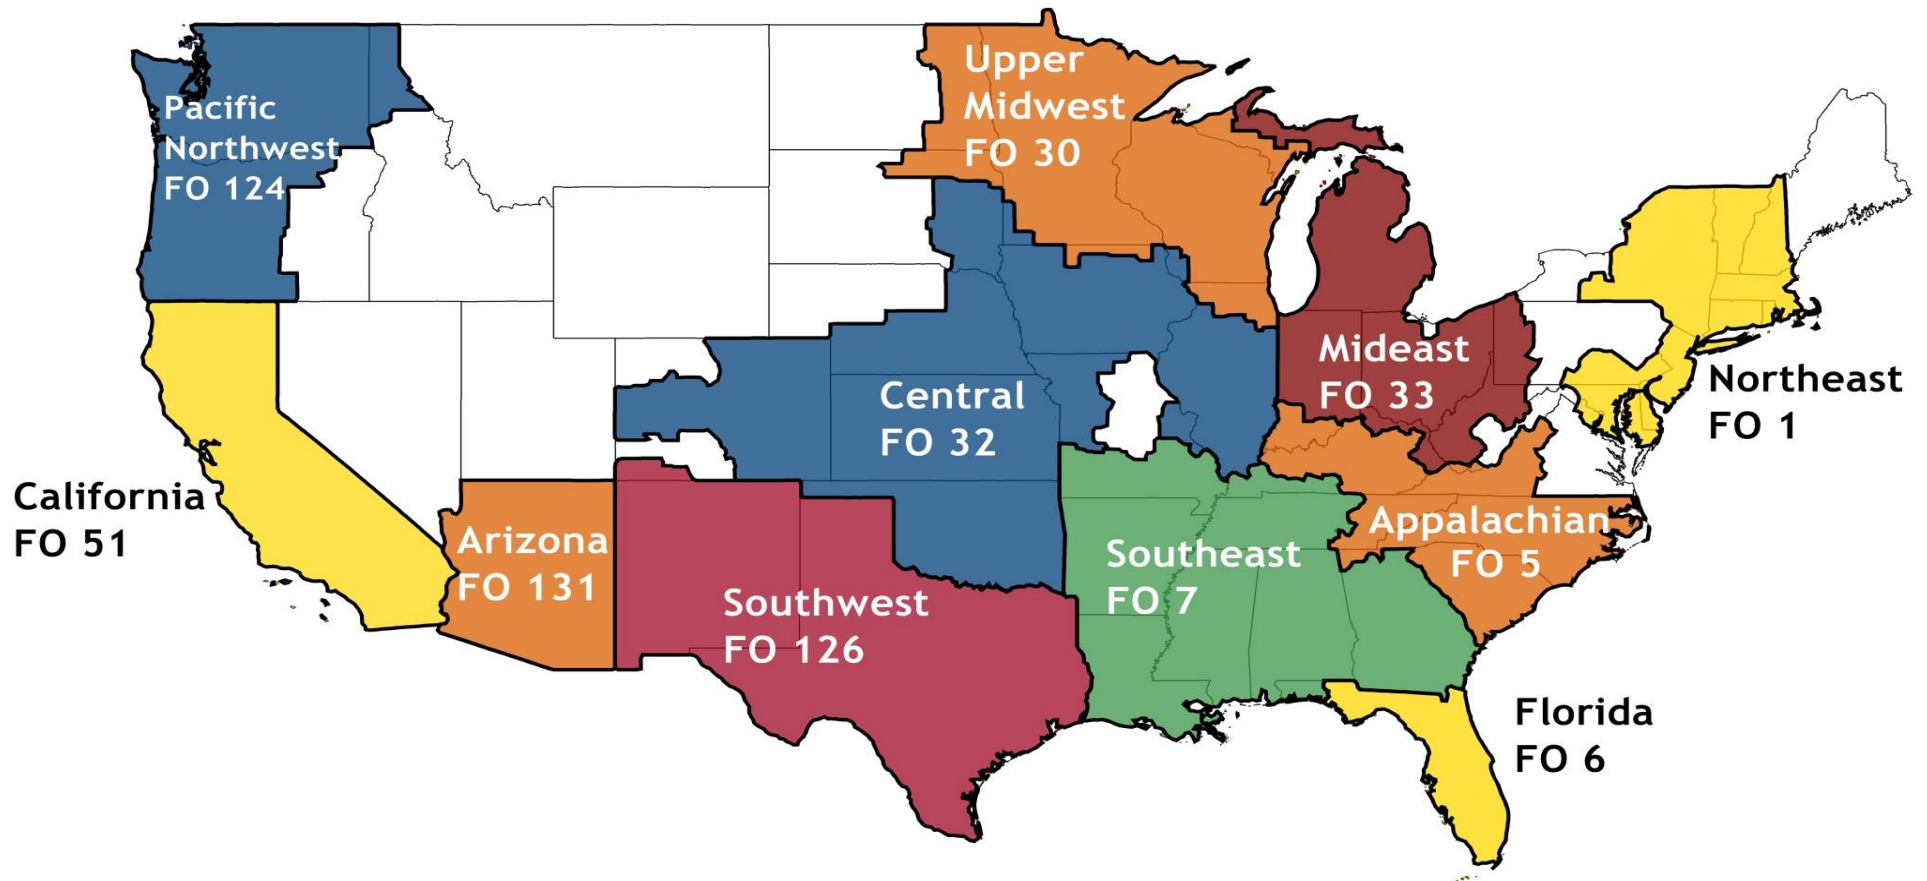

Federal Milk Marketing Order Areas

Map prepared by Market Administrator Staff in Bothell, Washington, effective November 1, 2018.